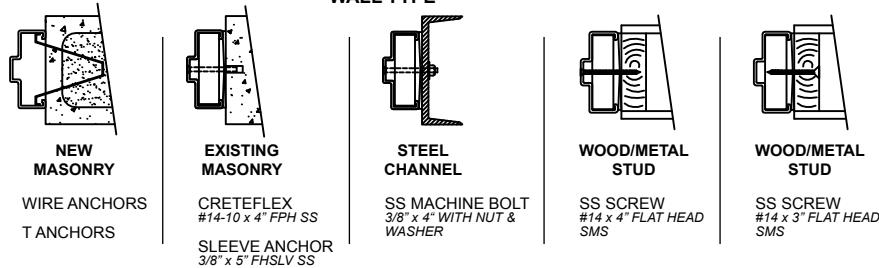

CUSTOMER NOTES:

JAMB / FACE DEPTH

WALL TYPE