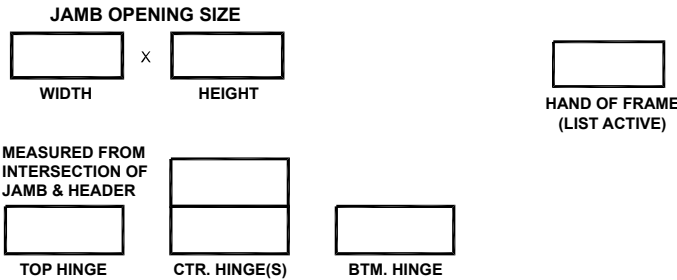

**TIGER DOOR
DOUBLE FRAMES ONLY
ORDER FORM**

HEAVY DUTY
EXTREME DUTY
FIRE RATED
20 MIN ___ 30 MIN ___ 45 MIN ___
60 MIN ___ 90 MIN ___
WIND LOAD RATED

COLOR

POLAR WHITE
CASHEW TAN
MIST GRAY
PRIMER, FOR FIELD PAINTING
OTHER

** All colors have a semi-gloss finish*

ROUGH OPENING: OVERALL FRAME PLUS 1/4" ALL AROUND TO ALLOW FOR FRAME SHIMS.

HEAD HEIGHT

FRAME CONFIGURATION

HARDWARE PREPARATIONS

4-1/2" MORTISE HINGES
OF HINGES: 3 4 5
STD WEIGHT
HEAVY WEIGHT
5" MORTISE HINGES
OF HINGES: 3 4 5
STD WEIGHT
HEAVY WEIGHT
CONTINUOUS HINGE REINFORCEMENT
FLUSHBOLT STRIKE PREP
CLOSER REINFORCEMENT RA/PA
SURFACE BOLT REINFORCEMENT
OTHER NOTES: