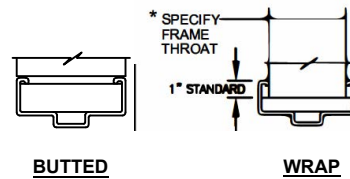

** All colors have a semi-gloss finish*

ROUGH OPENING: OVERALL FRAME PLUS 1/4" ALL AROUND TO ALLOW FOR FRAME SHIMS.

HEAD HEIGHT

FRAME CONFIGURATION

HARDWARE PREPARATIONS

4-1/2" MORTISE HINGES
OF HINGES: 3 4 5
STD WEIGHT
HEAVY WEIGHT
5" MORTISE HINGES
OF HINGES: 3 4 5
STD WEIGHT
HEAVY WEIGHT
CONTINUOUS HINGE REINFORCEMENT
FLUSHBOLT STRIKE PREP
CLOSER REINFORCEMENT RA/PA
SURFACE BOLT REINFORCEMENT
OTHER NOTES: