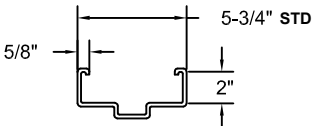

CUSTOMER NOTES:

JAMB / FACE DEPTH