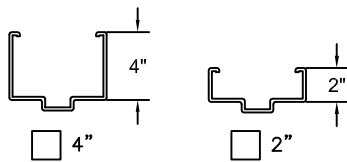

**TIGER DOOR
DOUBLE FRAMES ONLY
ORDER FORM**

HEAVY DUTY
EXTREME DUTY
FIRE RATED
20 MIN ___ 30 MIN ___ 45 MIN ___
60 MIN ___ 90 MIN ___
WIND LOAD RATED

COLOR

POLAR WHITE
CASHEW TAN
MIST GRAY
PRIMER, FOR FIELD PAINTING
OTHER

** All colors have a semi-gloss finish*

ROUGH OPENING: OVERALL FRAME PLUS 1/4" ALL AROUND TO ALLOW FOR FRAME SHIMS.

HEAD HEIGHT

FRAME CONFIGURATION

HARDWARE PREPARATIONS

4-1/2" MORTISE HINGES
OF HINGES: 3 4 5
STD WEIGHT
HEAVY WEIGHT
5" MORTISE HINGES
OF HINGES: 3 4 5
STD WEIGHT
HEAVY WEIGHT
CONTINUOUS HINGE REINFORCEMENT
FLUSHBOLT STRIKE PREP
CLOSER REINFORCEMENT RA/PA
SURFACE BOLT REINFORCEMENT
OTHER NOTES:

CUSTOMER NOTES:

JAMB / FACE DEPTH

WALL TYPE

5224 FM 802 Brownsville, TX
78521 P: 800.891.4416
tigersales@tigerdoor.com
www.tigerdoor.com

**TD DOUBLE FRAME ONLY
ORDER FORM**

CUSTOMER:

PROJECT:

DOOR MARK: