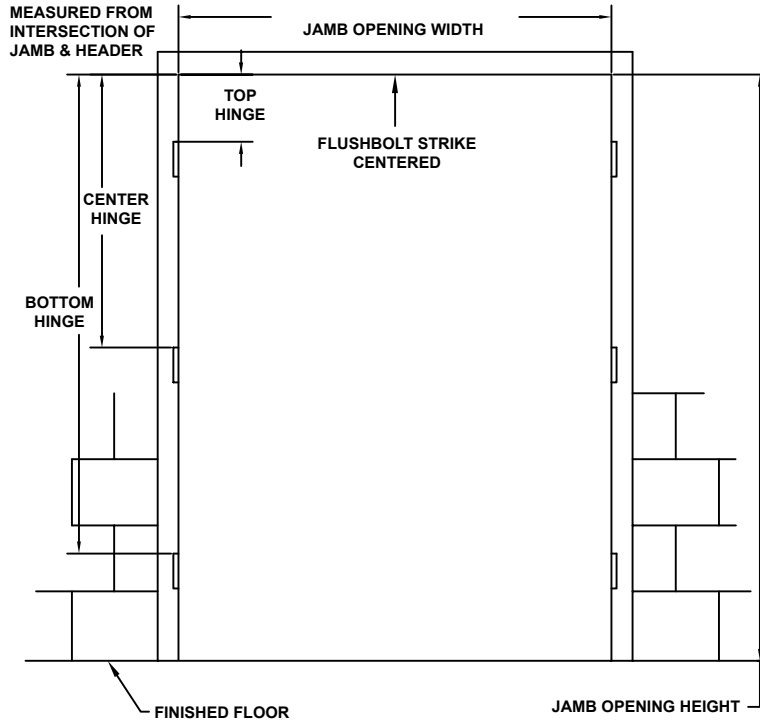

**TIGER DOOR
DOUBLE FRAMES ONLY
ORDER FORM**

HEAVY DUTY
EXTREME DUTY
FIRE RATED
20 MIN ___ 30 MIN ___ 45 MIN ___
60 MIN ___ 90 MIN ___
WIND LOAD RATED

COLOR

POLAR WHITE
CASHEW TAN
MIST GRAY
PRIMER, FOR FIELD PAINTING
OTHER

** All colors have a semi-gloss finish*

ROUGH OPENING: OVERALL FRAME PLUS 1/4" ALL AROUND TO ALLOW FOR FRAME SHIMS.

HEAD HEIGHT

FRAME CONFIGURATION

HARDWARE PREPARATIONS

4-1/2" MORTISE HINGES
OF HINGES: 3 4 5
STD WEIGHT
HEAVY WEIGHT
5" MORTISE HINGES
OF HINGES: 3 4 5
STD WEIGHT
HEAVY WEIGHT
CONTINUOUS HINGE REINFORCEMENT
FLUSHBOLT STRIKE PREP
CLOSER REINFORCEMENT RA/PA
SURFACE BOLT REINFORCEMENT
OTHER NOTES: