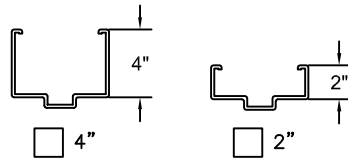

COLOR

- POLAR WHITE
- CASHEW TAN
- MIST GRAY
- PRIMER
- OTHER _____

ROUGH OPENING:
OVERALL FRAME PLUS 1/4" ALL AROUND TO ALLOW FOR FRAME SHIMS.

HARDWARE PREPARATIONS

- 4-1/2" MORTISE HINGES
 3 4 5
- 5" MORTISE HINGES
 3 4 5
- CONTINUOUS HINGE *
- FLUSHBOLT STRIKE
- CLOSER
- SURFACE OH HOLDER/STOP
- CONCEALED OH HOLDER/STOP*
- OTHER *

*MAKE & MODEL REQUIRED

HEAD HEIGHT

FRAME CONFIGURATION

JAMB/FACE DEPTH

WALL TYPE

1181 Garden Street
Greensburg, PA 15601
PH. 888-891-4416
PH. 724-834-7300
FAX 724-830-2871

CUSTOMER NOTES: _____

www.tigerdoor.com