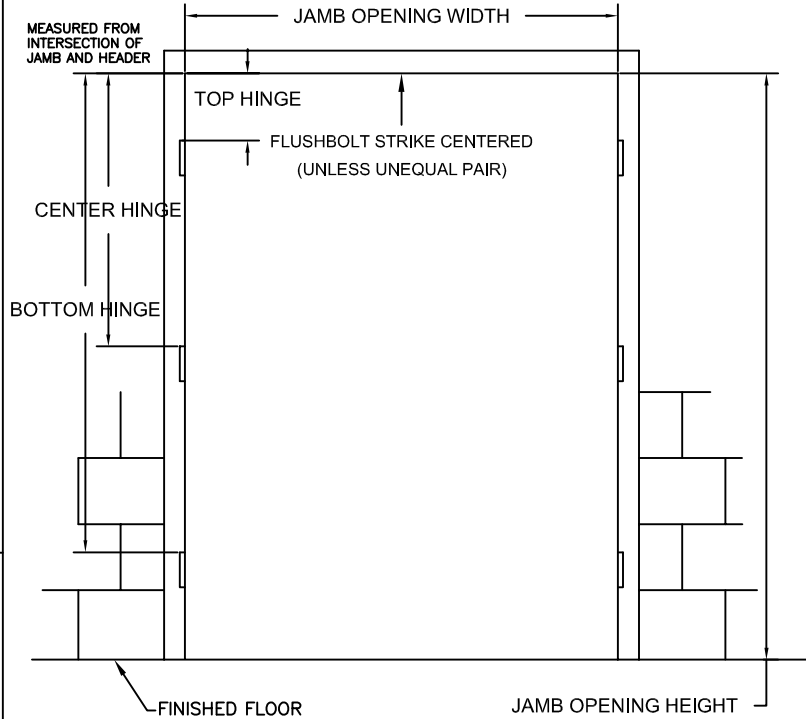

COLOR

- POLAR WHITE
- CASHEW TAN
- MIST GRAY
- PRIMER
- OTHER _____

ROUGH OPENING:
OVERALL FRAME PLUS 1/4" ALL AROUND TO ALLOW FOR FRAME SHIMS.

HARDWARE PREPARATIONS

- 4-1/2" MORTISE HINGES
 3 4 5
- 5" MORTISE HINGES
 3 4 5
- CONTINUOUS HINGE *
- FLUSHBOLT STRIKE
- CLOSER
- SURFACE OH HOLDER/STOP
- CONCEALED OH HOLDER/STOP*
- OTHER *