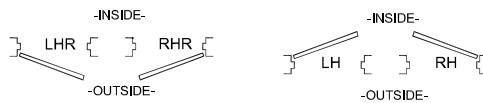

COLOR

- POLAR WHITE
- CASHEW TAN
- MIST GRAY
- PRIMER
- OTHER _____

ROUGH OPENING:
OVERALL FRAME PLUS 1/4" ALL AROUND TO ALLOW FOR FRAME SHIMS.

HARDWARE PREPARATIONS

- 4-1/2" MORTISE HINGES
 3 4 5
- 5" MORTISE HINGES
 3 4 5
- CONTINUOUS HINGE *
- FLUSHBOLT STRIKE
- CLOSER
- SURFACE OH HOLDER/STOP
- CONCEALED OH HOLDER/STOP*
- OTHER *

*MAKE & MODEL REQUIRED

HEAD HEIGHT

FRAME CONFIGURATION

JAMB/FACE DEPTH

WALL TYPE

1181 Garden Street
Greensburg, PA 15601
PH. 888-891-4416
PH. 724-834-7300
FAX 724-830-2871

CUSTOMER NOTES: _____

www.tigerdoor.com