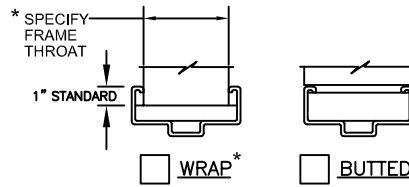

COLOR

- POLAR WHITE
- CASHEW TAN
- MIST GRAY
- PRIMER
- OTHER _____

ROUGH OPENING:
OVERALL FRAME PLUS 1/4" ALL AROUND TO ALLOW FOR FRAME SHIMS.

HARDWARE PREPARATIONS

- 4-1/2" MORTISE HINGES
 3 4 5
- 5" MORTISE HINGES
 3 4 5
- CONTINUOUS HINGE *
- FLUSHBOLT STRIKE
- CLOSER
- SURFACE OH HOLDER/STOP
- CONCEALED OH HOLDER/STOP*
- OTHER *

*MAKE & MODEL REQUIRED

HEAD HEIGHT

FRAME CONFIGURATION

JAMB/FACE DEPTH

WALL TYPE

1181 Garden Street
Greensburg, PA 15601
PH. 888-891-4416
PH. 724-834-7300
FAX 724-830-2871

CUSTOMER NOTES: _____

www.tigerdoor.com