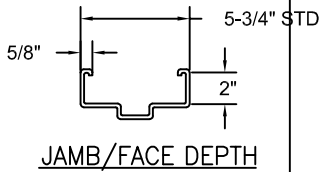

JAMB/FACE DEPTH