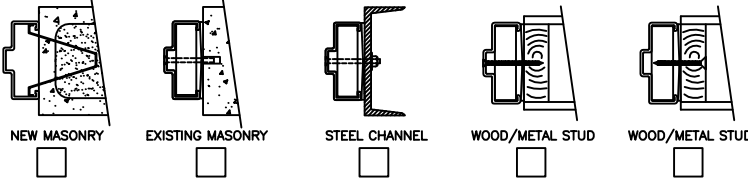

*MAKE & MODEL REQUIRED

HEAD HEIGHT

FRAME CONFIGURATION

JAMB/FACE DEPTH

WALL TYPE

1181 Garden Street
Greensburg, PA 15601
PH. 888-891-4416
PH. 724-834-7300
FAX 724-830-2871

CUSTOMER NOTES: _____

www.tigerdoor.com