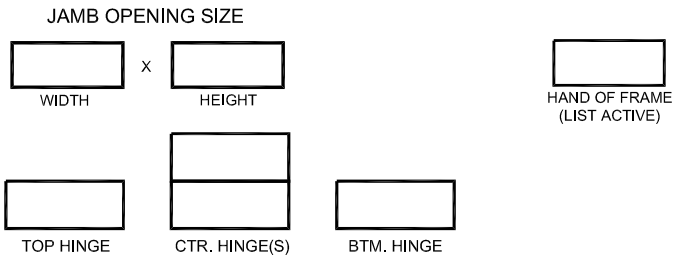

COLOR

- POLAR WHITE
- CASHEW TAN
- MIST GRAY
- PRIMER
- OTHER _____

ROUGH OPENING:
OVERALL FRAME PLUS 1/4" ALL AROUND TO ALLOW FOR FRAME SHIMS.

HARDWARE PREPARATIONS

- 4-1/2" MORTISE HINGES
 3 4 5
- 5" MORTISE HINGES
 3 4 5
- CONTINUOUS HINGE *
- FLUSHBOLT STRIKE
- CLOSER
- SURFACE OH HOLDER/STOP
- CONCEALED OH HOLDER/STOP*
- OTHER *