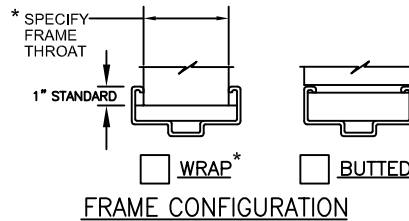

SINGLE FRAME ONLY

CUSTOMER: _____

PROJECT: _____

DOOR MARK: _____

CUSTOMER NOTES: _____

_____

_____

1181 Garden Street
Greensburg, PA 15601
PH. 888-891-4416
PH. 724-834-7300
FAX 724-830-2871

www.tigerdoor.com