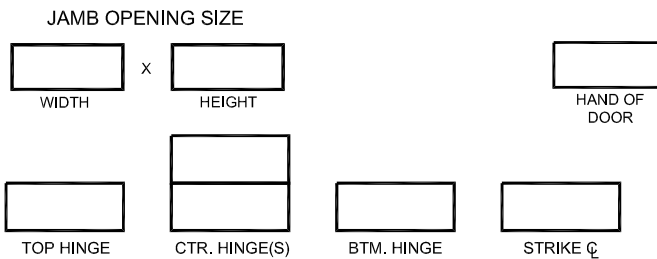

- POLAR WHITE
- CASHEW TAN
- MIST GRAY
- PRIMER
- OTHER _____

ROUGH OPENING:
OVERALL FRAME PLUS 1/4" ALL AROUND TO ALLOW FOR FRAME SHIMS.

HARDWARE PREPARATIONS

- 4-1/2" MORTISE HINGES
 3 4 5
- 5" MORTISE HINGES
 3 4 5
- CONTINUOUS HINGE *
- 4-7/8" ANSI STRIKE
- DEADBOLT STRIKE *
- RIM SURFACE STRIKE
- CLOSER
- SURFACE OH HOLDER/STOP
- CONCEALED OH HOLDER/STOP*
- OTHER *