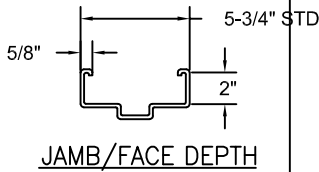

TIGER SERIES

- ☐ COMMERCIAL DUTY
- ☐ HEAVY DUTY
- ☐ EXTREME DUTY
- ☐ FIRE RATED
- 20 MIN ☐ 30 MIN ☐ 45 MIN ☐
  60 MIN ☐ 90 MIN ☐
- ☐ WIND LOAD RATED
  DESIGN PRESSURE _____ PSF
- ☐ BLAST LOAD RATED
  DESIGN PRESSURE _____ PSF

COLOR

- ☐ POLAR WHITE
- ☐ CASHEW TAN
- ☐ MIST GRAY
- ☐ PRIMER
- ☐ OTHER _____

ROUGH OPENING:
OVERALL FRAME PLUS 1/4" ALL AROUND TO ALLOW FOR FRAME SHIMS.

HARDWARE PREPARATIONS

- ☐ 4-1/2" MORTISE HINGES
  ☐ 3 ☐ 4 ☐ 5
- ☐ 5" MORTISE HINGES
  ☐ 3 ☐ 4 ☐ 5
- ☐ CONTINUOUS HINGE *
- ☐ 4-7/8" ANSI STRIKE
- ☐ DEADBOLT STRIKE *
- ☐ RIM SURFACE STRIKE
- ☐ CLOSER
- ☐ SURFACE OH HOLDER/STOP
- ☐ CONCEALED OH HOLDER/STOP*
- ☐ OTHER *

*MAKE & MODEL REQUIRED

SINGLE FRAME ONLY

CUSTOMER: _____

PROJECT: _____

DOOR MARK: _____

CUSTOMER NOTES: _____

_____

_____

1181 Garden Street
Greensburg, PA 15601
PH. 888-891-4416
PH. 724-834-7300
FAX 724-830-2871

www.tigerdoor.com