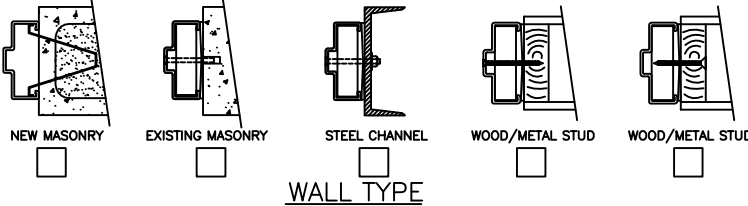

SINGLE FRAME ONLY

CUSTOMER: _____

PROJECT: _____

DOOR MARK: _____

CUSTOMER NOTES: _____

_____

_____

1181 Garden Street
Greensburg, PA 15601
PH. 888-891-4416
PH. 724-834-7300
FAX 724-830-2871

www.tigerdoor.com