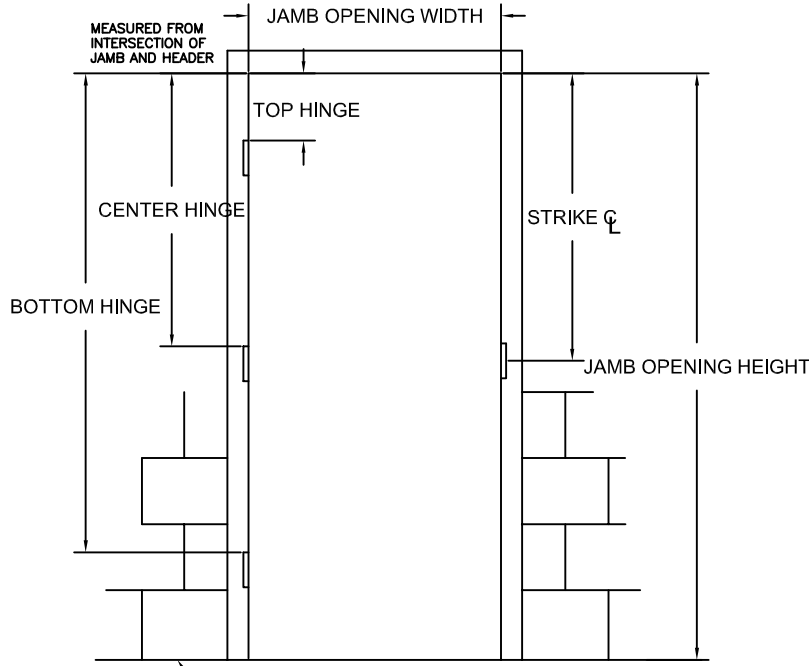

TIGER SERIES

- COMMERCIAL DUTY
- HEAVY DUTY
- EXTREME DUTY
- FIRE RATED
- 20 MIN 30 MIN 45 MIN
60 MIN 90 MIN
- WIND LOAD RATED
DESIGN PRESSURE _____ PSF
- BLAST LOAD RATED
DESIGN PRESSURE _____ PSF

COLOR

- POLAR WHITE
- CASHEW TAN
- MIST GRAY
- PRIMER
- OTHER _____

ROUGH OPENING:
OVERALL FRAME PLUS 1/4" ALL AROUND TO ALLOW FOR FRAME SHIMS.

HARDWARE PREPARATIONS

- 4-1/2" MORTISE HINGES
 3 4 5
- 5" MORTISE HINGES
 3 4 5
- CONTINUOUS HINGE *
- 4-7/8" ANSI STRIKE
- DEADBOLT STRIKE *
- RIM SURFACE STRIKE
- CLOSER
- SURFACE OH HOLDER/STOP
- CONCEALED OH HOLDER/STOP*
- OTHER *