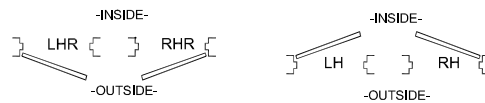

TIGER SERIES

- ☐ COMMERCIAL DUTY
- ☐ HEAVY DUTY
- ☐ EXTREME DUTY
- ☐ FIRE RATED
- 20 MIN ☐ 30 MIN ☐ 45 MIN ☐
  60 MIN ☐ 90 MIN ☐
- ☐ WIND LOAD RATED
  DESIGN PRESSURE _____ PSF
- ☐ BLAST LOAD RATED
  DESIGN PRESSURE _____ PSF

COLOR

- ☐ POLAR WHITE
- ☐ CASHEW TAN
- ☐ MIST GRAY
- ☐ PRIMER
- ☐ OTHER _____

ROUGH OPENING:
OVERALL FRAME PLUS 1/4" ALL AROUND TO ALLOW FOR FRAME SHIMS.

HARDWARE PREPARATIONS

- ☐ 4-1/2" MORTISE HINGES
  ☐ 3 ☐ 4 ☐ 5
- ☐ 5" MORTISE HINGES
  ☐ 3 ☐ 4 ☐ 5
- ☐ CONTINUOUS HINGE *
- ☐ 4-7/8" ANSI STRIKE
- ☐ DEADBOLT STRIKE *
- ☐ RIM SURFACE STRIKE
- ☐ CLOSER
- ☐ SURFACE OH HOLDER/STOP
- ☐ CONCEALED OH HOLDER/STOP*
- ☐ OTHER *

*MAKE & MODEL REQUIRED

SINGLE FRAME ONLY

CUSTOMER: _____

PROJECT: _____

DOOR MARK: _____

CUSTOMER NOTES: _____

_____

_____

1181 Garden Street
Greensburg, PA 15601
PH. 888-891-4416
PH. 724-834-7300
FAX 724-830-2871

www.tigerdoor.com