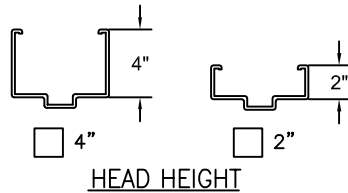

SINGLE FRAME ONLY

CUSTOMER: _____

PROJECT: _____

DOOR MARK: _____

CUSTOMER NOTES: _____

_____

_____

1181 Garden Street
Greensburg, PA 15601
PH. 888-891-4416
PH. 724-834-7300
FAX 724-830-2871

www.tigerdoor.com