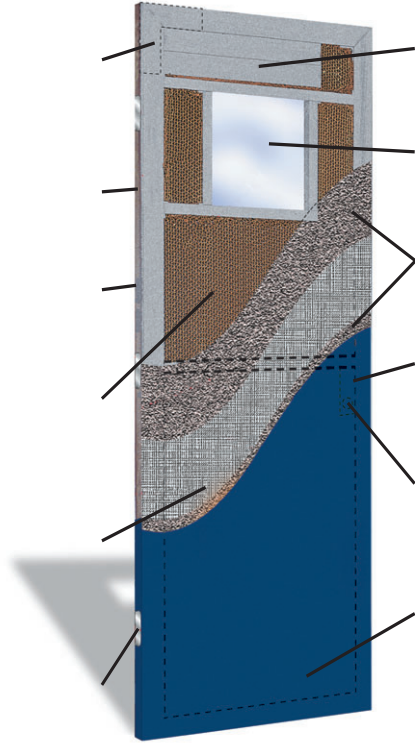

Tiger Door Extreme Duty

Hurricane/Windows

A0633191; NOAA-12: 12345; 2004-09-02: 21:06-21:16; -55: 15: -79: 11: -59: 51: -94: 45; N

*