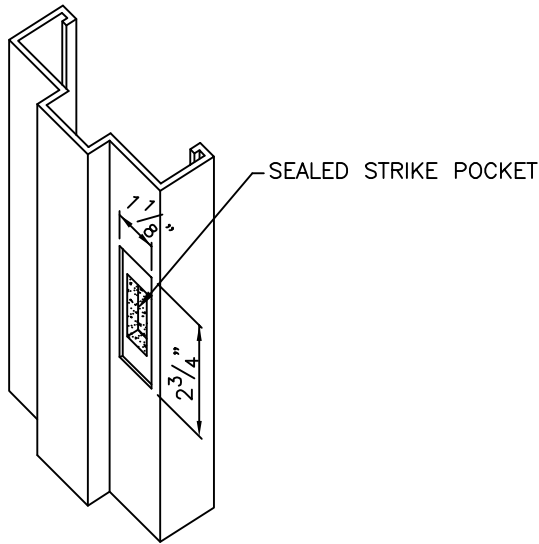

ANSI STRIKE

ELECTRIC STRIKE

RIM DEADBOLT STRIKE

1-1/8" x 4" STRIKE  
INSTALLED WITH  
#8x1" S.S. FPH SMS

FLUSHBOLT STRIKE

FIBERGLASS DOOR FRAME  
STRIKE MACHINING

DATE 6/27/05	SCALE NONE	
DWG NAME STRIKEMACHINING	DRAWN BY BG	