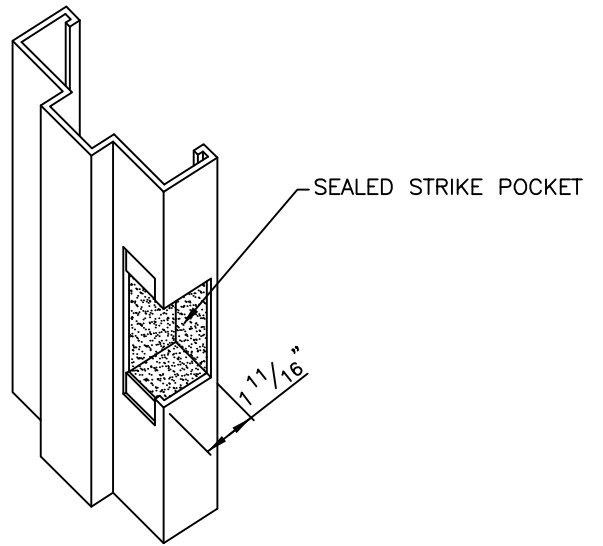

ANSI STRIKE

ELECTRIC STRIKE

RIM DEADBOLT STRIKE

1-1/8" x 4" STRIKE  
INSTALLED WITH  
#8x1" S.S. FPH SMS

FLUSHBOLT STRIKE

FIBERGLASS DOOR FRAME  
STRIKE MACHINING

DATE 6/27/05	SCALE NONE	
DWG NAME STRIKEMACHINING	DRAWN BY BG	