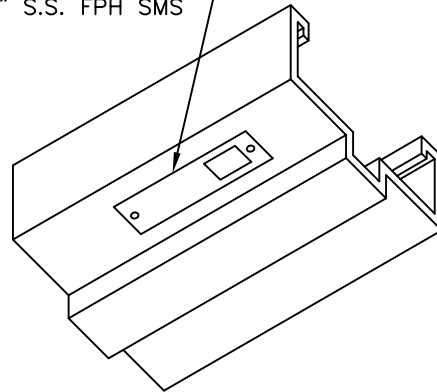

ANSI STRIKE

ELECTRIC STRIKE

RIM DEADBOLT STRIKE

1-1/8" x 4" STRIKE  
INSTALLED WITH  
#8x1" S.S. FPH SMS

FLUSHBOLT STRIKE

FIBERGLASS DOOR FRAME  
STRIKE MACHINING

DATE 6/27/05	SCALE NONE	
DWG NAME STRIKEMACHINING	DRAWN BY BG	