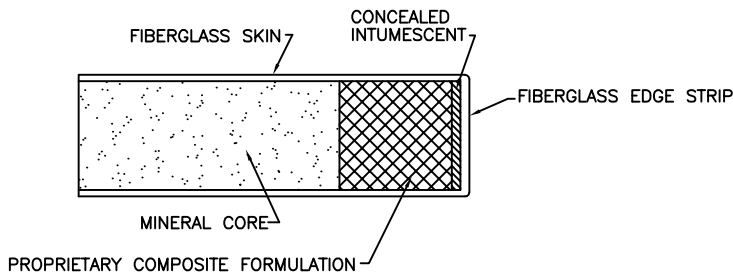

FIRE RATED SINGLE DOOR
ONLY 1 LOUVER/WINDOW OPENING PER LEAF

FIRE RATED DOUBLE DOOR
ONLY 1 LOUVER/WINDOW OPENING PER LEAF

FIBERGLASS ASTRAGAL

METAL EDGES
UL APPROVED

FLAT METAL ASTRAGAL

RATED DOOR SECTION

FIRE RATED FIBERGLASS DOOR DETAILS		
DATE 8/10/05	SCALE NONE	
DWG NAME RATEDDOOR	DRAWN BY BG	