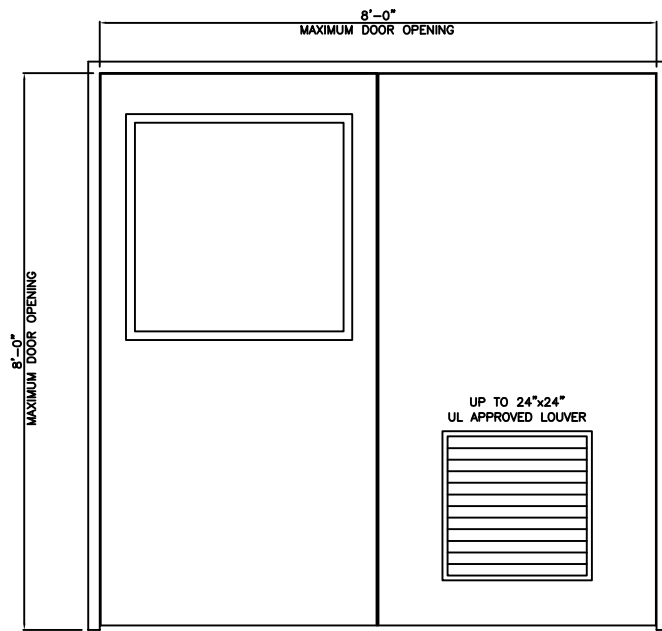

FIRE RATED SINGLE DOOR
ONLY 1 LOUVER/WINDOW OPENING PER LEAF

FIRE RATED DOUBLE DOOR
ONLY 1 LOUVER/WINDOW OPENING PER LEAF

FIBERGLASS ASTRAGAL

METAL EDGES
UL APPROVED

FLAT METAL ASTRAGAL

RATED DOOR SECTION

FIRE RATED FIBERGLASS DOOR DETAILS		
DATE 8/10/05	SCALE NONE	
DWG NAME RATEDDOOR	DRAWN BY BG	