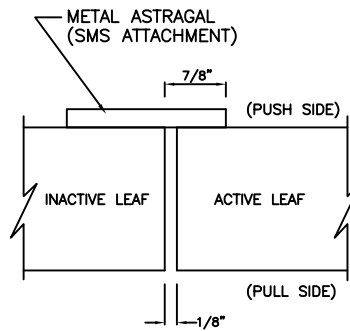

FIRE RATED SINGLE DOOR
ONLY 1 LOUVER/WINDOW OPENING PER LEAF

FIRE RATED DOUBLE DOOR
ONLY 1 LOUVER/WINDOW OPENING PER LEAF

FIBERGLASS ASTRAGAL

METAL EDGES
UL APPROVED

FLAT METAL ASTRAGAL

RATED DOOR SECTION

FIRE RATED FIBERGLASS DOOR DETAILS		
DATE 8/10/05	SCALE NONE	
DWG NAME RATEDDOOR	DRAWN BY BG	