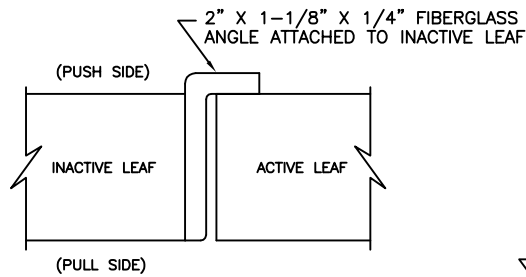

FIRE RATED SINGLE DOOR
ONLY 1 LOUVER/WINDOW OPENING PER LEAF

FIRE RATED DOUBLE DOOR
ONLY 1 LOUVER/WINDOW OPENING PER LEAF

FIBERGLASS ASTRAGAL

METAL EDGES
UL APPROVED

FLAT METAL ASTRAGAL

RATED DOOR SECTION

FIRE RATED FIBERGLASS DOOR DETAILS		
DATE 8/10/05	SCALE NONE	
DWG NAME RATEDDOOR	DRAWN BY BG	