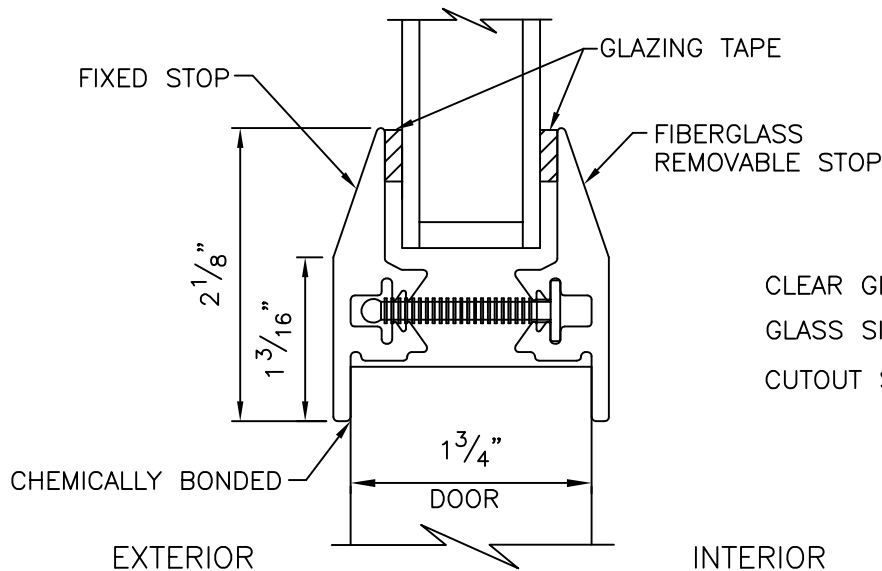

CLEAR GLASS OPENING: X x Y  
 GLASS SIZE: X+1 1/2", Y+1 1/2"  
 CUTOUT SIZE: X+2 3/4", Y+2 3/4"

1/4" to 3/8" GLASS

NO EXPOSED FASTENERS STANDARD  
 SECURITY FASTENERS AVAILABLE  
 CONTACT FACTORY FOR DETAILS

CLEAR GLASS OPENING: X x Y  
 GLASS SIZE: X+1 3/4", Y+1 3/4"  
 CUTOUT SIZE: X+3 1/2", Y+3 1/2"

3/4" to 1" GLASS

NO EXPOSED FASTENERS STANDARD  
 SECURITY FASTENERS AVAILABLE  
 CONTACT FACTORY FOR DETAILS