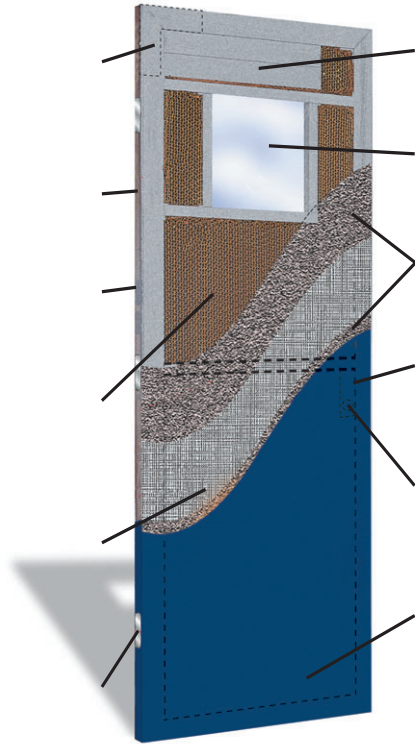

# Tiger Door Extreme Duty

## Hurricane/Windows

A0633191; NOAA-12: 12345; 2004-09-02: 21:06-21:16; -55: 15: -79: 11: -59: 51: -94: 45; N

\*